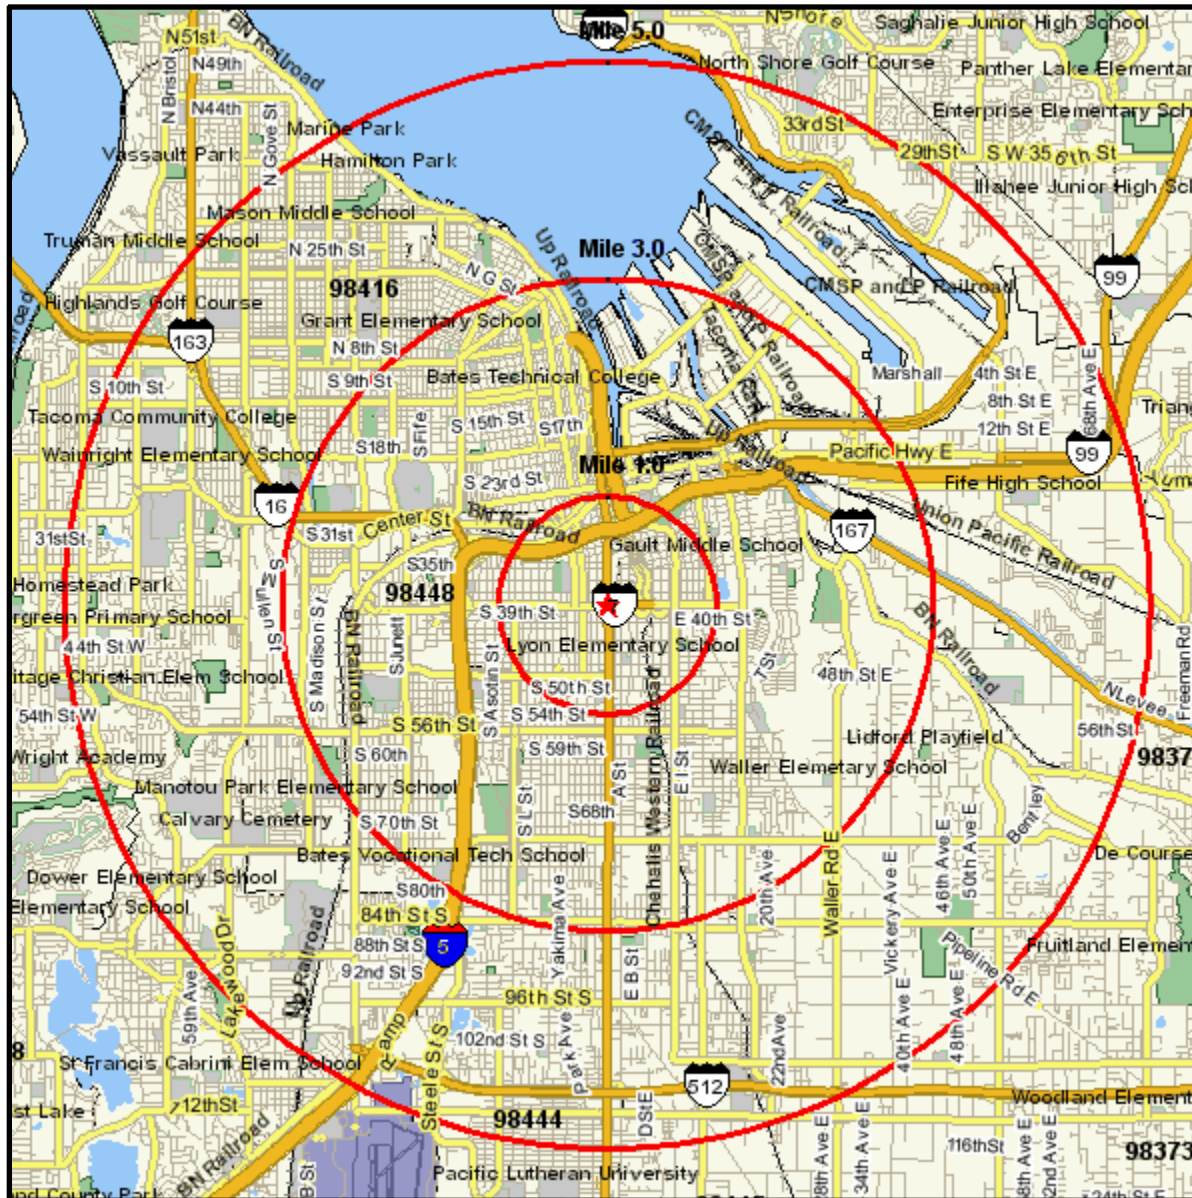

Area Map

Prepared For:

Order #: 968916751
Site: 01

S 38TH ST AT PACIFIC AVE
TACOMA, WA 98418
Coord: 47.223091, -122.434031
Radius - See Appendix for Details

Area Map

Prepared For:

Order #: 968916751
Site: 01

Appendix: Area Listing

Area Name:

Type: Radius 1

Radius Definition:

S 38TH ST AT PACIFIC AVE
TACOMA, WA 98418

Center Point: 47.223091 -122.434031
Circle/Band: 0.00 - 1.00

Area Name:

Type: Radius 2

Radius Definition:

S 38TH ST AT PACIFIC AVE
TACOMA, WA 98418

Center Point: 47.223091 -122.434031
Circle/Band: 0.00 - 3.00

Area Name:

Type: Radius 3

Radius Definition:

S 38TH ST AT PACIFIC AVE
TACOMA, WA 98418

Center Point: 47.223091 -122.434031
Circle/Band: 0.00 - 5.00